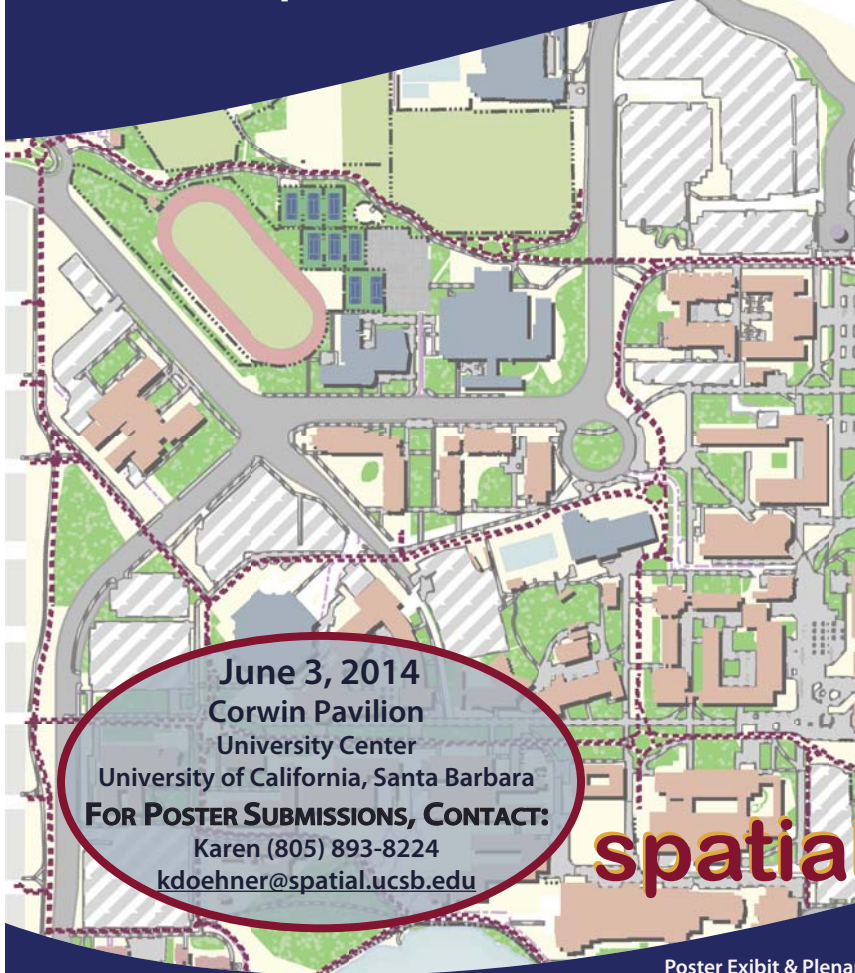

SPATIALLY ENABLED SMART PLACES
Exhibition of spatial research

June 3, 2014

Corwin Pavilion

University Center

University of California, Santa Barbara

FOR POSTER SUBMISSIONS, CONTACT:

Karen (805) 893-8224

kdoehner@spatial.ucsb.edu

*You are
cordially
invited to*

**Submit your work
in poster format
for our annual
exhibition of
multidisciplinary
spatial research**

spatial@ucsb.local2014

Call for Posters

Poster Exhibit & Plenary Session—please see www.spatial.ucsb.edu/events/local-gis.php